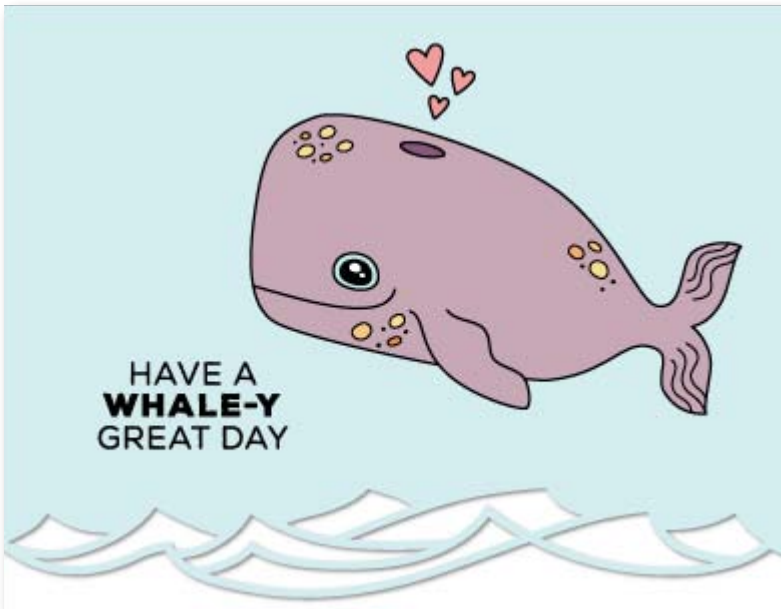

WENDELL THE WHALE

A2 Card: Wendell the Whale Stamp Set, Waves On the Border Craft Die

A2 Card: Wendell the Whale Stamp Set and Crafting Dies

A2 Card: Wendell the Whale Stamp Set and Crafting Dies, Bubbles On the Border Crafting Die

3x4in Story Card: Wendell the Whale Stamp Set & Crafting Dies, Story Card - Paper Crafting Dies

WENDELL THE WHALE

3x4in Story Card: Wendell the Whale Stamp Set & Crafting Dies, Story Card - Paper Crafting Dies

A2 Card: Wendell the Whale Stamp Set and Crafting Dies, Bubbles On the Border Crafting Die

A2 Card: Wendell the Whale Stamp Set and Crafting Dies, Waves On the Border Crafting Die

FEATURED PRODUCTS

Here are the products we used in these project sketches. Click the image for more information and to buy.